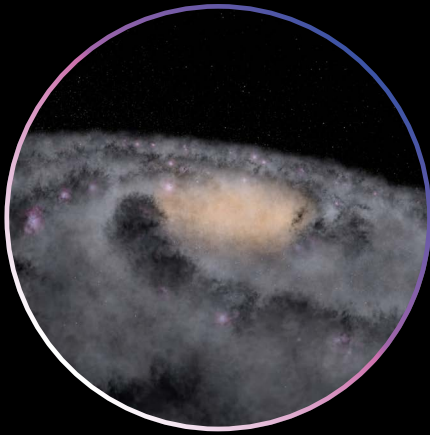

## Gaia

Our Gaia integration offers an unparalleled opportunity to explore the Milky Way galaxy's most comprehensive and precise three-dimensional map. Digistar planetariums can fly up to any of the unique stars and see their spectral composition with dynamic stellar surfaces, including convection cells and star spots.

## New Milky Way

Redesigned from the ground up, our Milky Way ensures optimum performance and delivers stunning, intricate details. Navigate through, and you will encounter 3D representations of stellar nurseries, nebulae, and more.

## Dynamic Stellar Surfaces

Explore the newest additions to Dynamic Stellar Surfaces, which focuses on our closest star, the Sun. Explore enhanced visualizations that empower you to seamlessly adjust the opacity of the Sun's outer layers, revealing turbulent prominences, spicules, filaments, flares, and Coronal Mass Ejections (CMEs) like never before. Guide your audience on a journey to the Sun, exploring the profound impact of solar weather on the solar system and the creation of phenomena such as the northern lights.

## 3D Photorealistic Tiles

Immerse your audiences in the breathtaking world of lifelike 3D landscapes with Digistar's seamless integration of 3D Photorealistic Tiles, which will enhance the realism of terrain, buildings, roads, and points of interest across vast stretches of the globe.