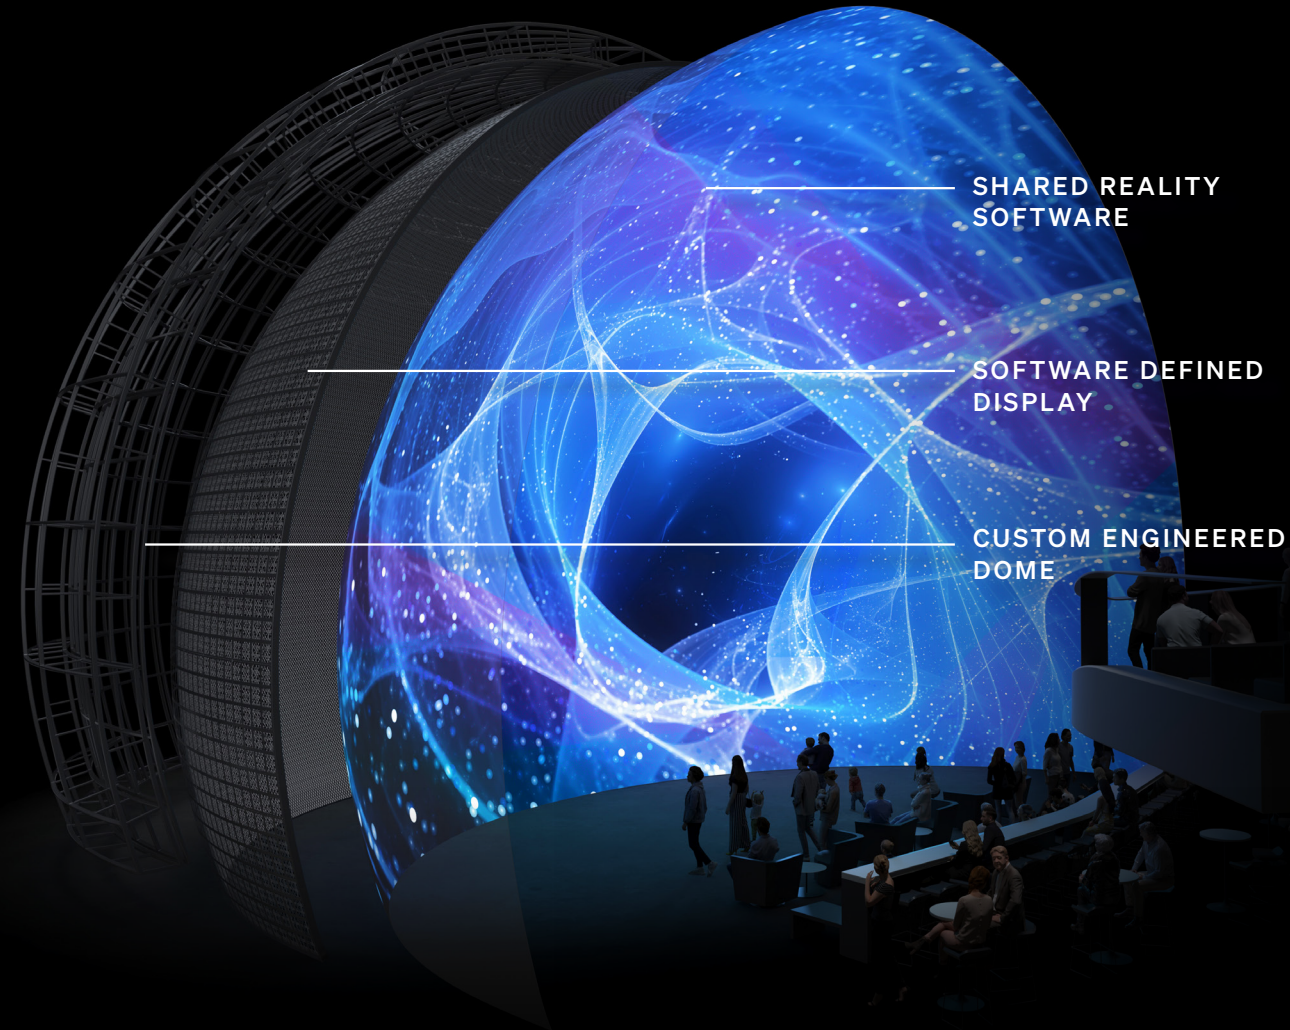

CX SYSTEM

THE PREMIER SHARED REALITY SOLUTION

**POWERING
EXPERIENCE**

CXSYSTEM

Vertically Integrated Shared Reality Solution for Immersive Experiences

Wrap your audiences in experience with the most advanced immersive entertainment technology in the world.

Step Into a Whole New Reality

The Power of Shared Reality

Cosm's CX System envelops the entire audience in a state-of-the-art LED Dome, transforming the space into anything imaginable. Step onto the field of your favorite sporting event, take a trip through space or enjoy front-row concert seats with your friends. This is Shared Reality, and its power is yours. Create extraordinary experiences for your guests and combine the best of both virtual and physical worlds.

Shared Reality Software

Produce, manage, and present immersive experiences, from free-flowing live and interactive shows to scripted presentations and even real-time science simulations; our shared reality software enables you to engage and inspire your audiences in powerful ways.

DIGISTAR

Digistar is the world's most advanced planetarium software powering over 700 sites world wide. It's powerful real-time rendering engine can display the latest scientific data sets and astronomy models and its built in production tools make it easy for science communicators to explore the universe with their audience.